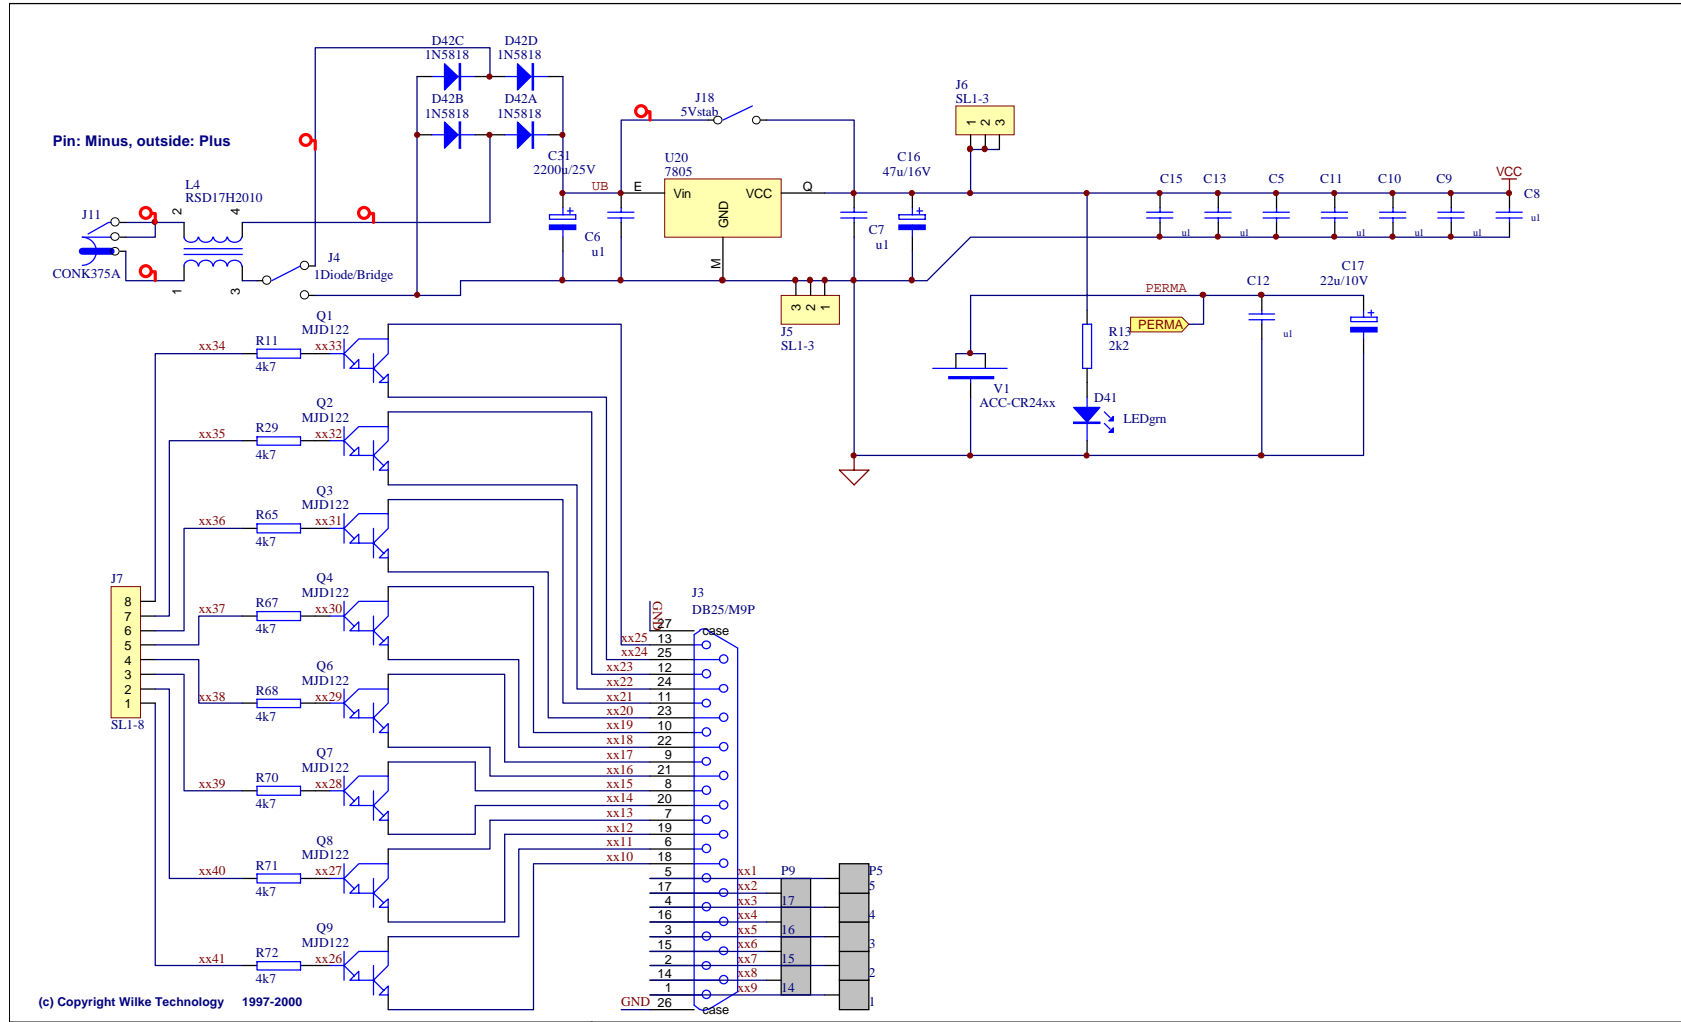

Wilke Technology Krefelder Str. 147 D-52070 Aachen Germany Error: WT_SCHW-FILE not found.	Tel: xx49 / 241 / 91890-0 Fax: xx49 / 241 / 91890-44 info@wilke-technology.com www.wilke-technology.com	File: Tiptnt-1.sch Date: 16-Oct-2001 15:35:23 Size: Drawn by:	Title: Tiger A Prototyping Board Ref.No.: 96.2070 Sheet 4 of 6 Revision V1.1