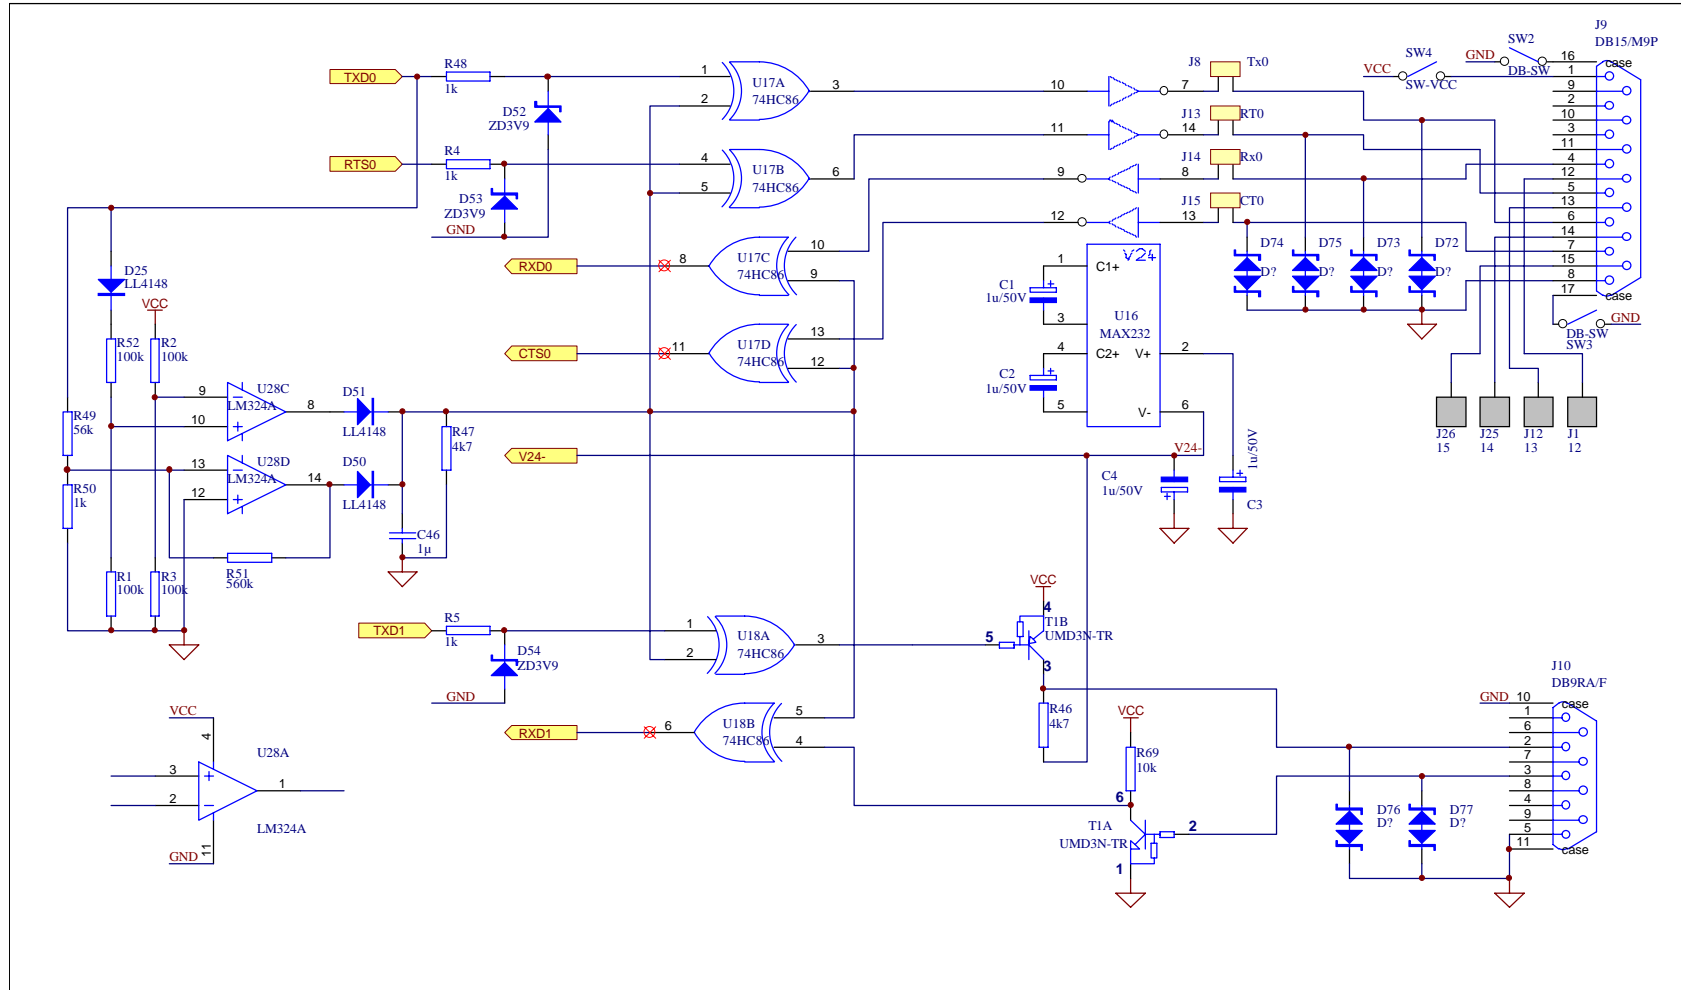

Title: Tiger A Prototyping Board
 Ref.No.: 96.2070
 Sheet 5 of 6

Revision V1.1

 <p>Wilke Technology Krefelder Str. 147 D-52070 Aachen Germany Error: WT_SCHW-FILE not found.</p>	<p>Tel: xx49 / 241 / 91890-0 Fax: xx49 / 241 / 91890-44 info@wilke-technology.com www.wilke-technology.com</p>	<p>File: Tiptnt-1.sch Date: 16-Oct-2001 15:35:23 Size: Drawn by:</p>	<p>Title: Tiger A Prototyping Board Ref.No.: 96.2070 Sheet 4 of 6 Revision V1.1</p>
--	--	--	---