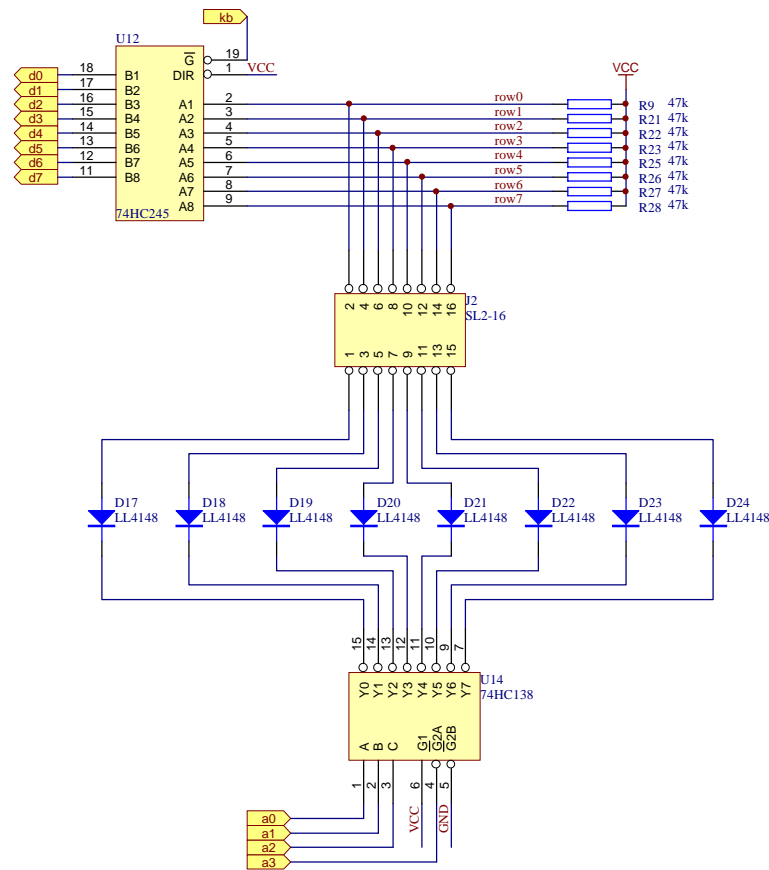

(c) Copyright Wilke Technology 1997-2000

 Wilke Technology Krefelder Str. 147 D-52070 Aachen Germany Error: WT_SCHW... not found.	Tel: xx49 / 241 / 91890-0 Fax: xx49 / 241 / 91890-44 info@wilke-technology.com www.wilke-technology.com	File: Tipt-1.sch Date: 16-Oct-2001 15:33:25 Size: Drawn by:	Title: Tiger A Prototyping Board Ref.No.: 96.2070 Sheet 1 of 6 Revision V1.1
---	--	---	---