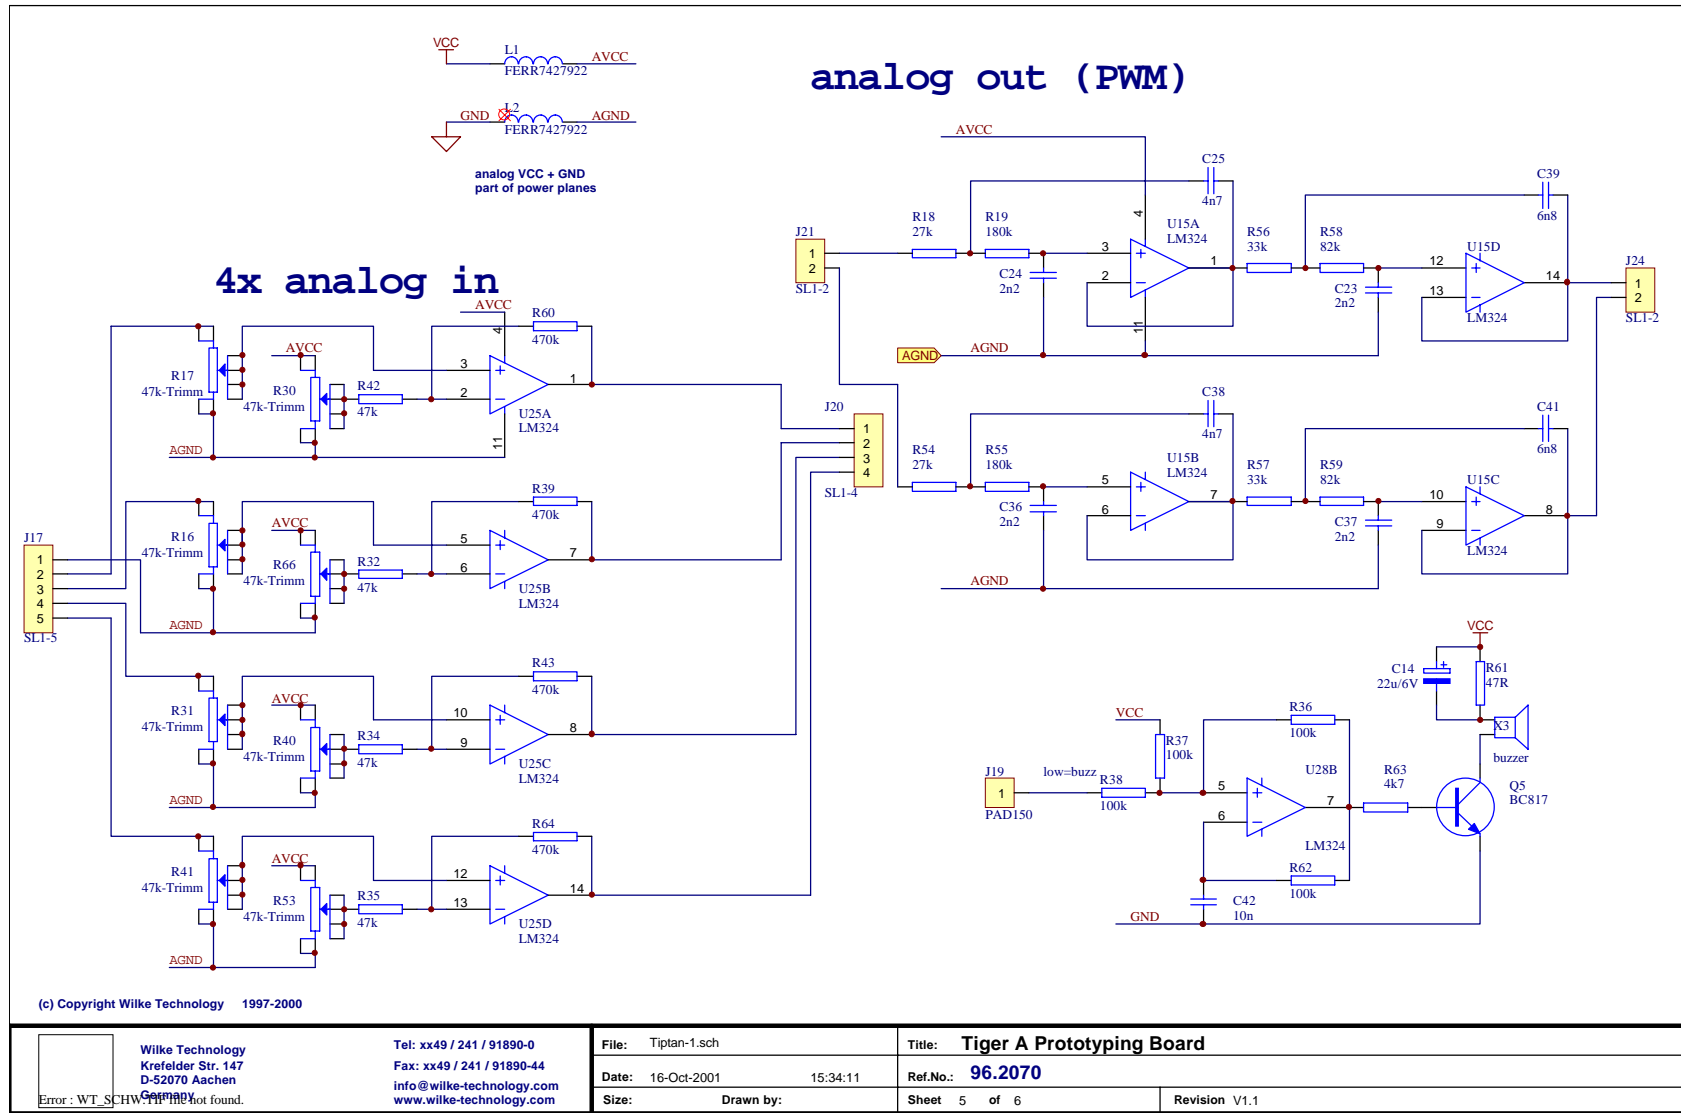

Wilke Technology
Krefelder Str. 147
D-52070 Aachen
Germany
Error: WT_SCHW-FILE not found.

Tel: xx49 / 241 / 91890-0
Fax: xx49 / 241 / 91890-44
info@wilke-technology.com
www.wilke-technology.com

File: Tiptan-1.sch
Date: 16-Oct-2001 15:34:11
Size: Drawn by:

Title: Tiger A Prototyping Board
Ref.No.: 96.2070
Sheet 5 of 6

Revision V1.1